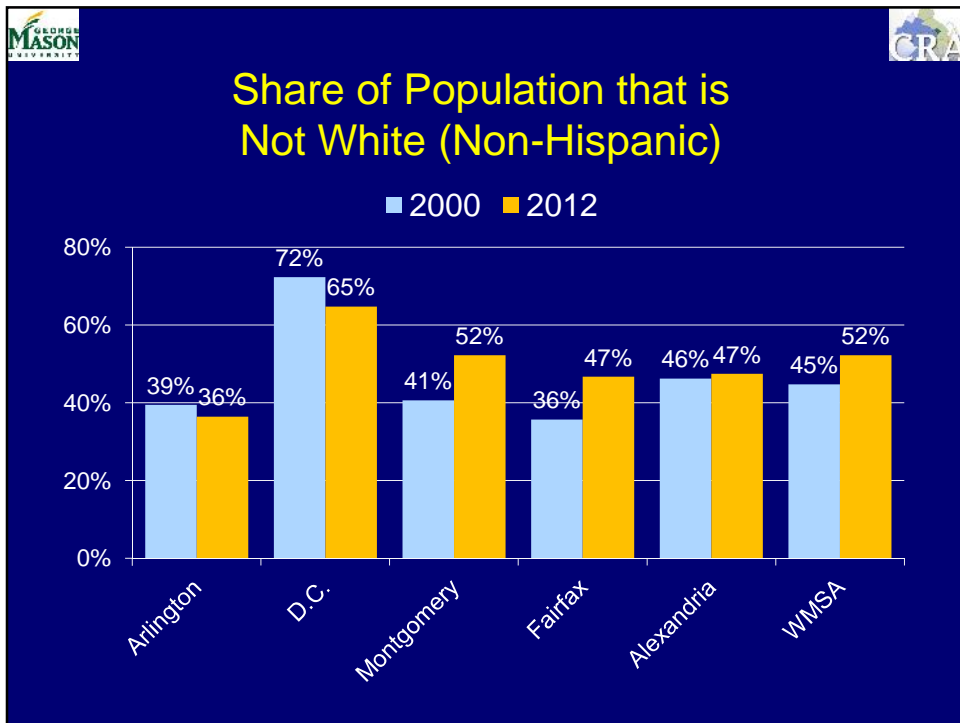

Lee Highway Presidents Breakfast

An Overview of Demographics and Job Growth in Arlington and the Region

Jeannette Chapman
Center for Regional Analysis
School of Public Policy
George Mason University

May 17, 2014