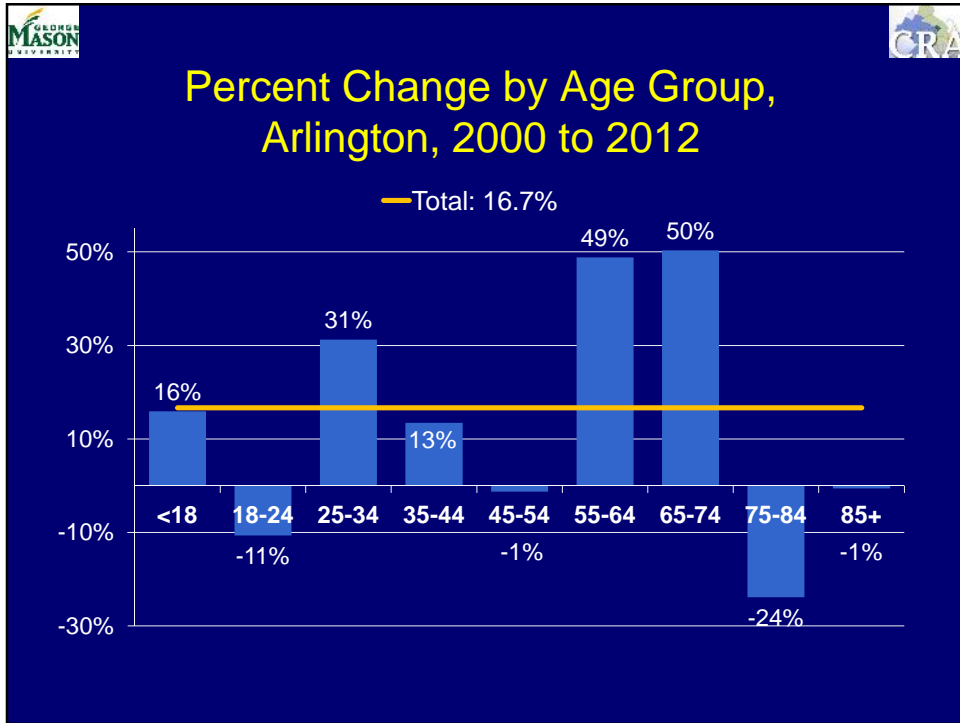

Lee Highway Presidents Breakfast

An Overview of Demographics and Job Growth in Arlington and the Region

Jeannette Chapman
Center for Regional Analysis
School of Public Policy
George Mason University

May 17, 2014