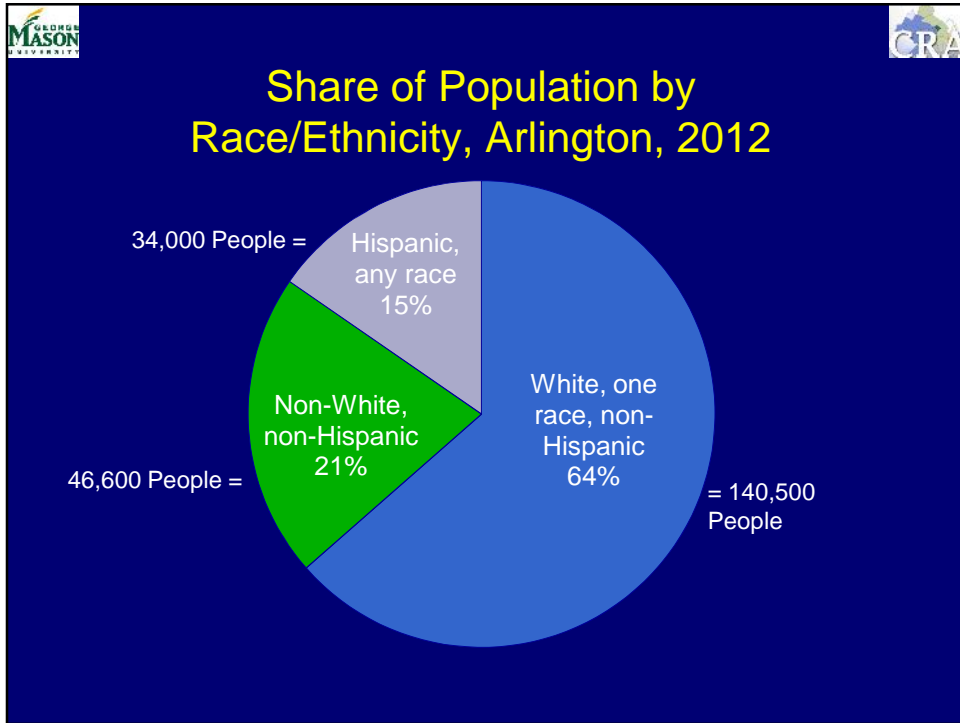

Lee Highway Presidents Breakfast

An Overview of Demographics and Job Growth in Arlington and the Region

Jeannette Chapman
Center for Regional Analysis
School of Public Policy
George Mason University

May 17, 2014