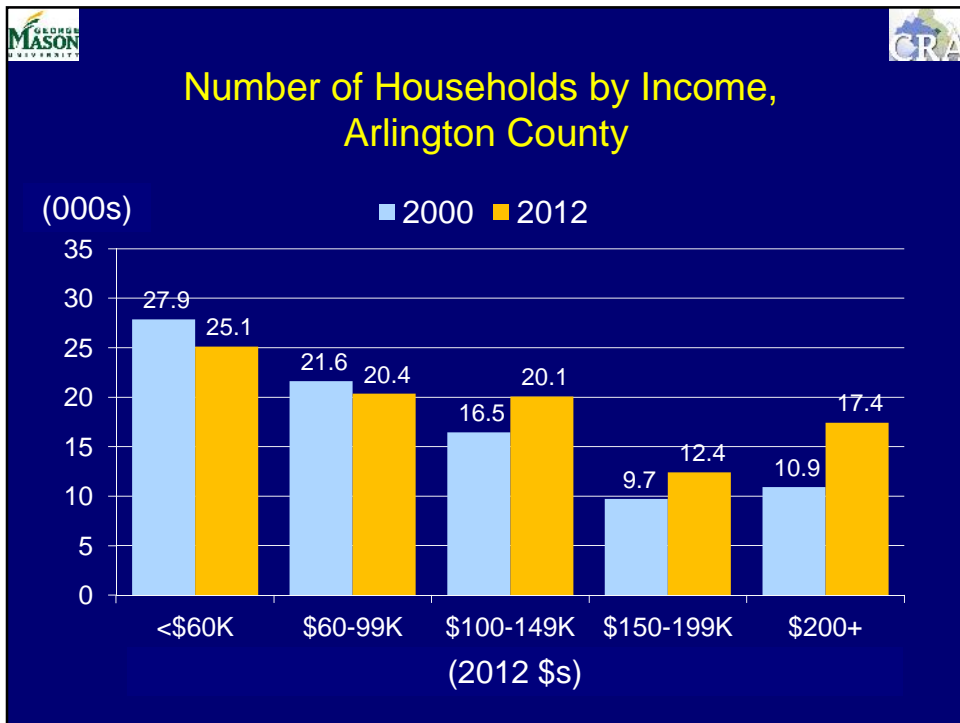

Lee Highway Presidents Breakfast

An Overview of Demographics and Job Growth in Arlington and the Region

Jeannette Chapman
Center for Regional Analysis
School of Public Policy
George Mason University

May 17, 2014