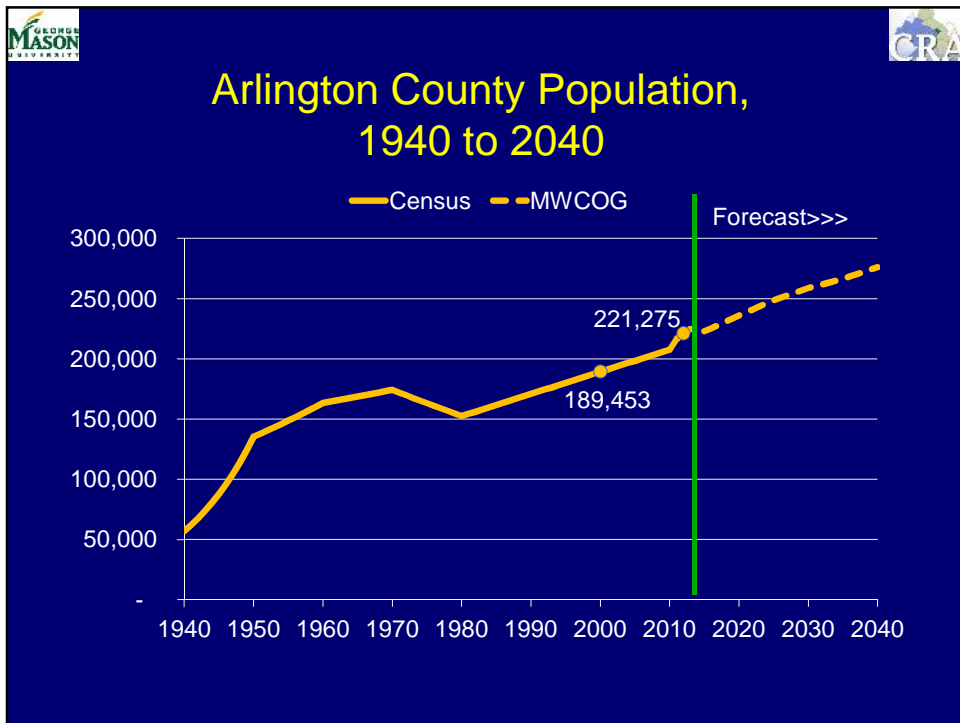

Lee Highway Presidents Breakfast

An Overview of Demographics and Job Growth in Arlington and the Region

Jeannette Chapman
Center for Regional Analysis
School of Public Policy
George Mason University

May 17, 2014