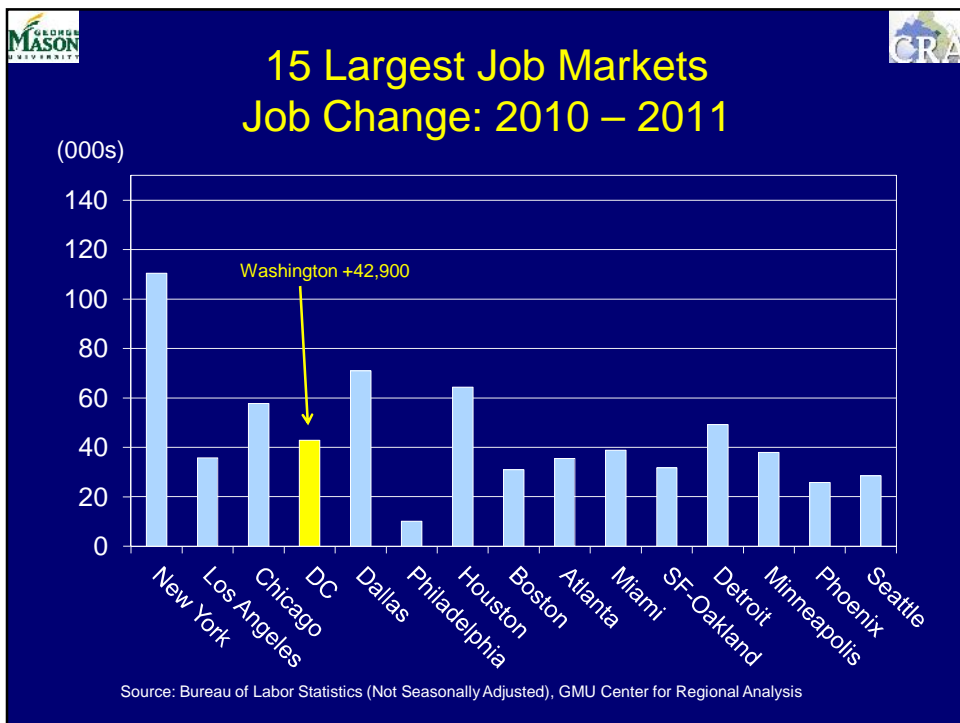

Employment in the Washington Metropolitan Area