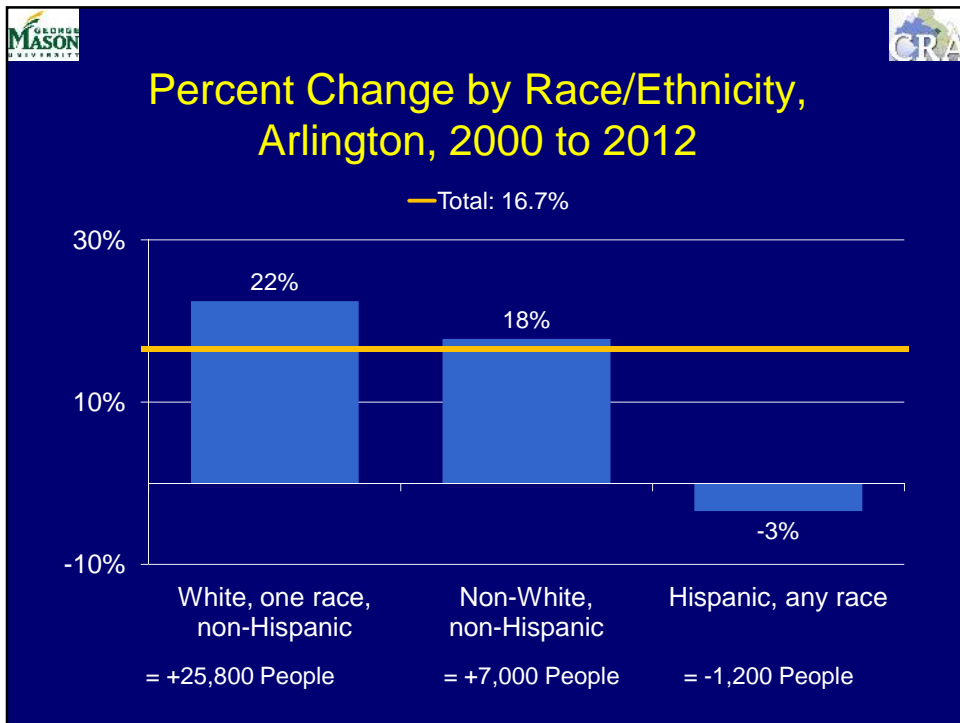

Lee Highway Presidents Breakfast

An Overview of Demographics and Job Growth in Arlington and the Region

Jeannette Chapman
Center for Regional Analysis
School of Public Policy
George Mason University

May 17, 2014