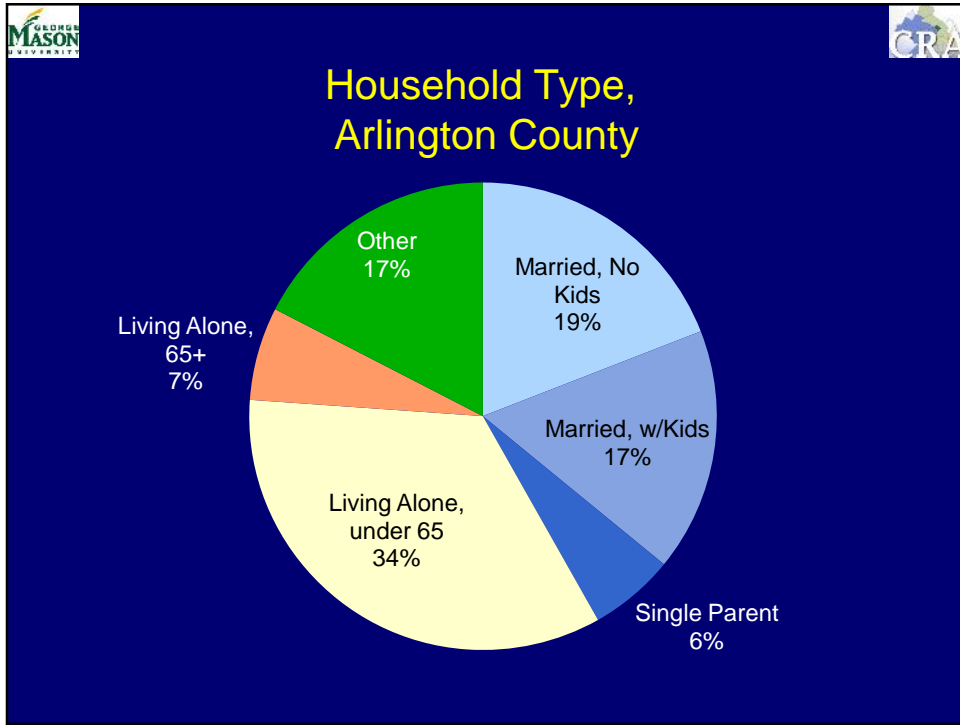

Lee Highway Presidents Breakfast

An Overview of Demographics and Job Growth in Arlington and the Region

Jeannette Chapman
Center for Regional Analysis
School of Public Policy
George Mason University

May 17, 2014