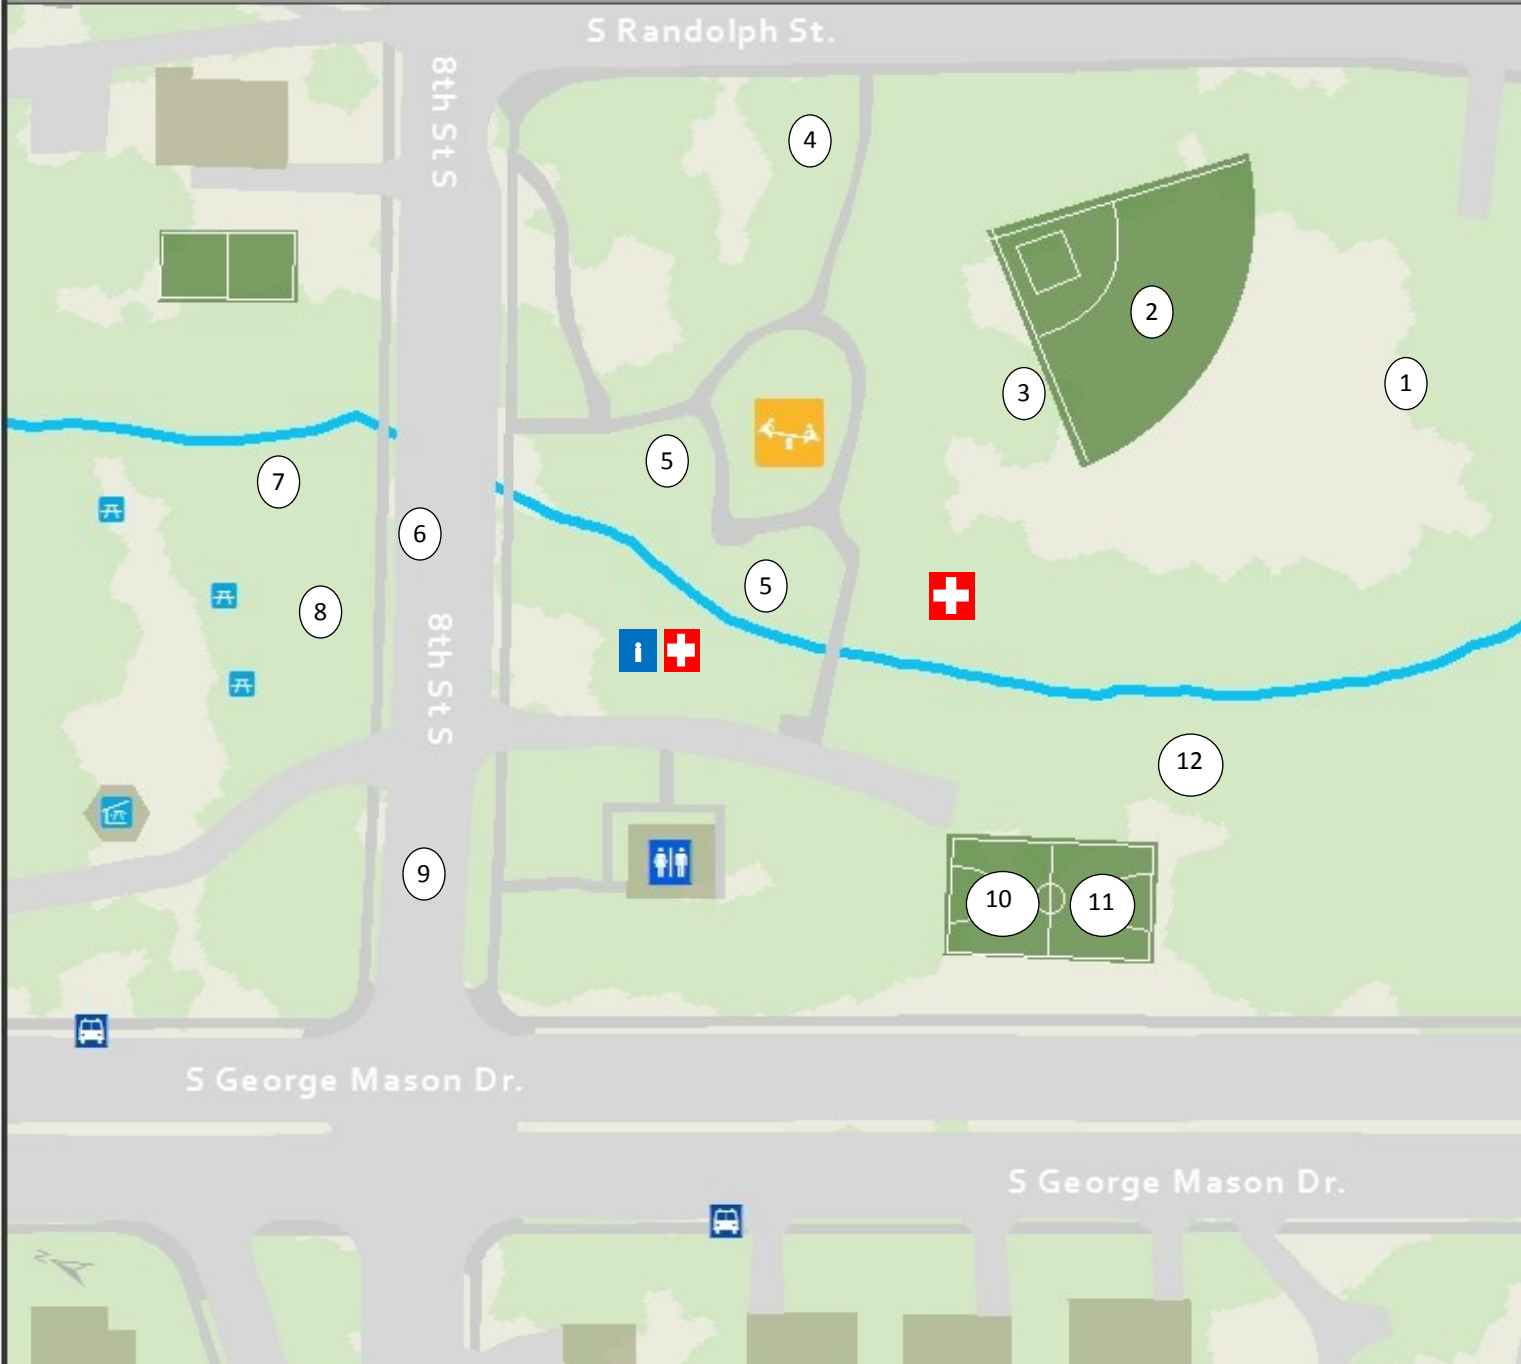

ALCOVA HEIGHTS PARK

901 S. George Mason Drive, Arlington, VA

LEGEND

1. Moon Bounce Zone
2. Lawn Games
3. Magicians
4. Bubble Forest
5. Art Activities
6. Food Trucks
7. Bike Valet
8. Community Groups
9. Stage
10. Arlington Art Truck
11. Mechanical Bull
12. Face Painting

- Information
- First Aid
- Restrooms
- Picnic Shelter
- Picnic Tables
- Playground
- Bus Stop

Performance Schedule

1:00-1:30 p.m.

Kat Fanelli & the
Lee Line Dancers

1:50-2:20 p.m.

Sarah Baumgarten

2:40-3:00 p.m.

The Hoffman-Boston
All-Star Chorus

3:20-3:50 p.m.

The Blue Flames

Map prepared by Arlington County GIS Mapping Center
Produced and © April 2018