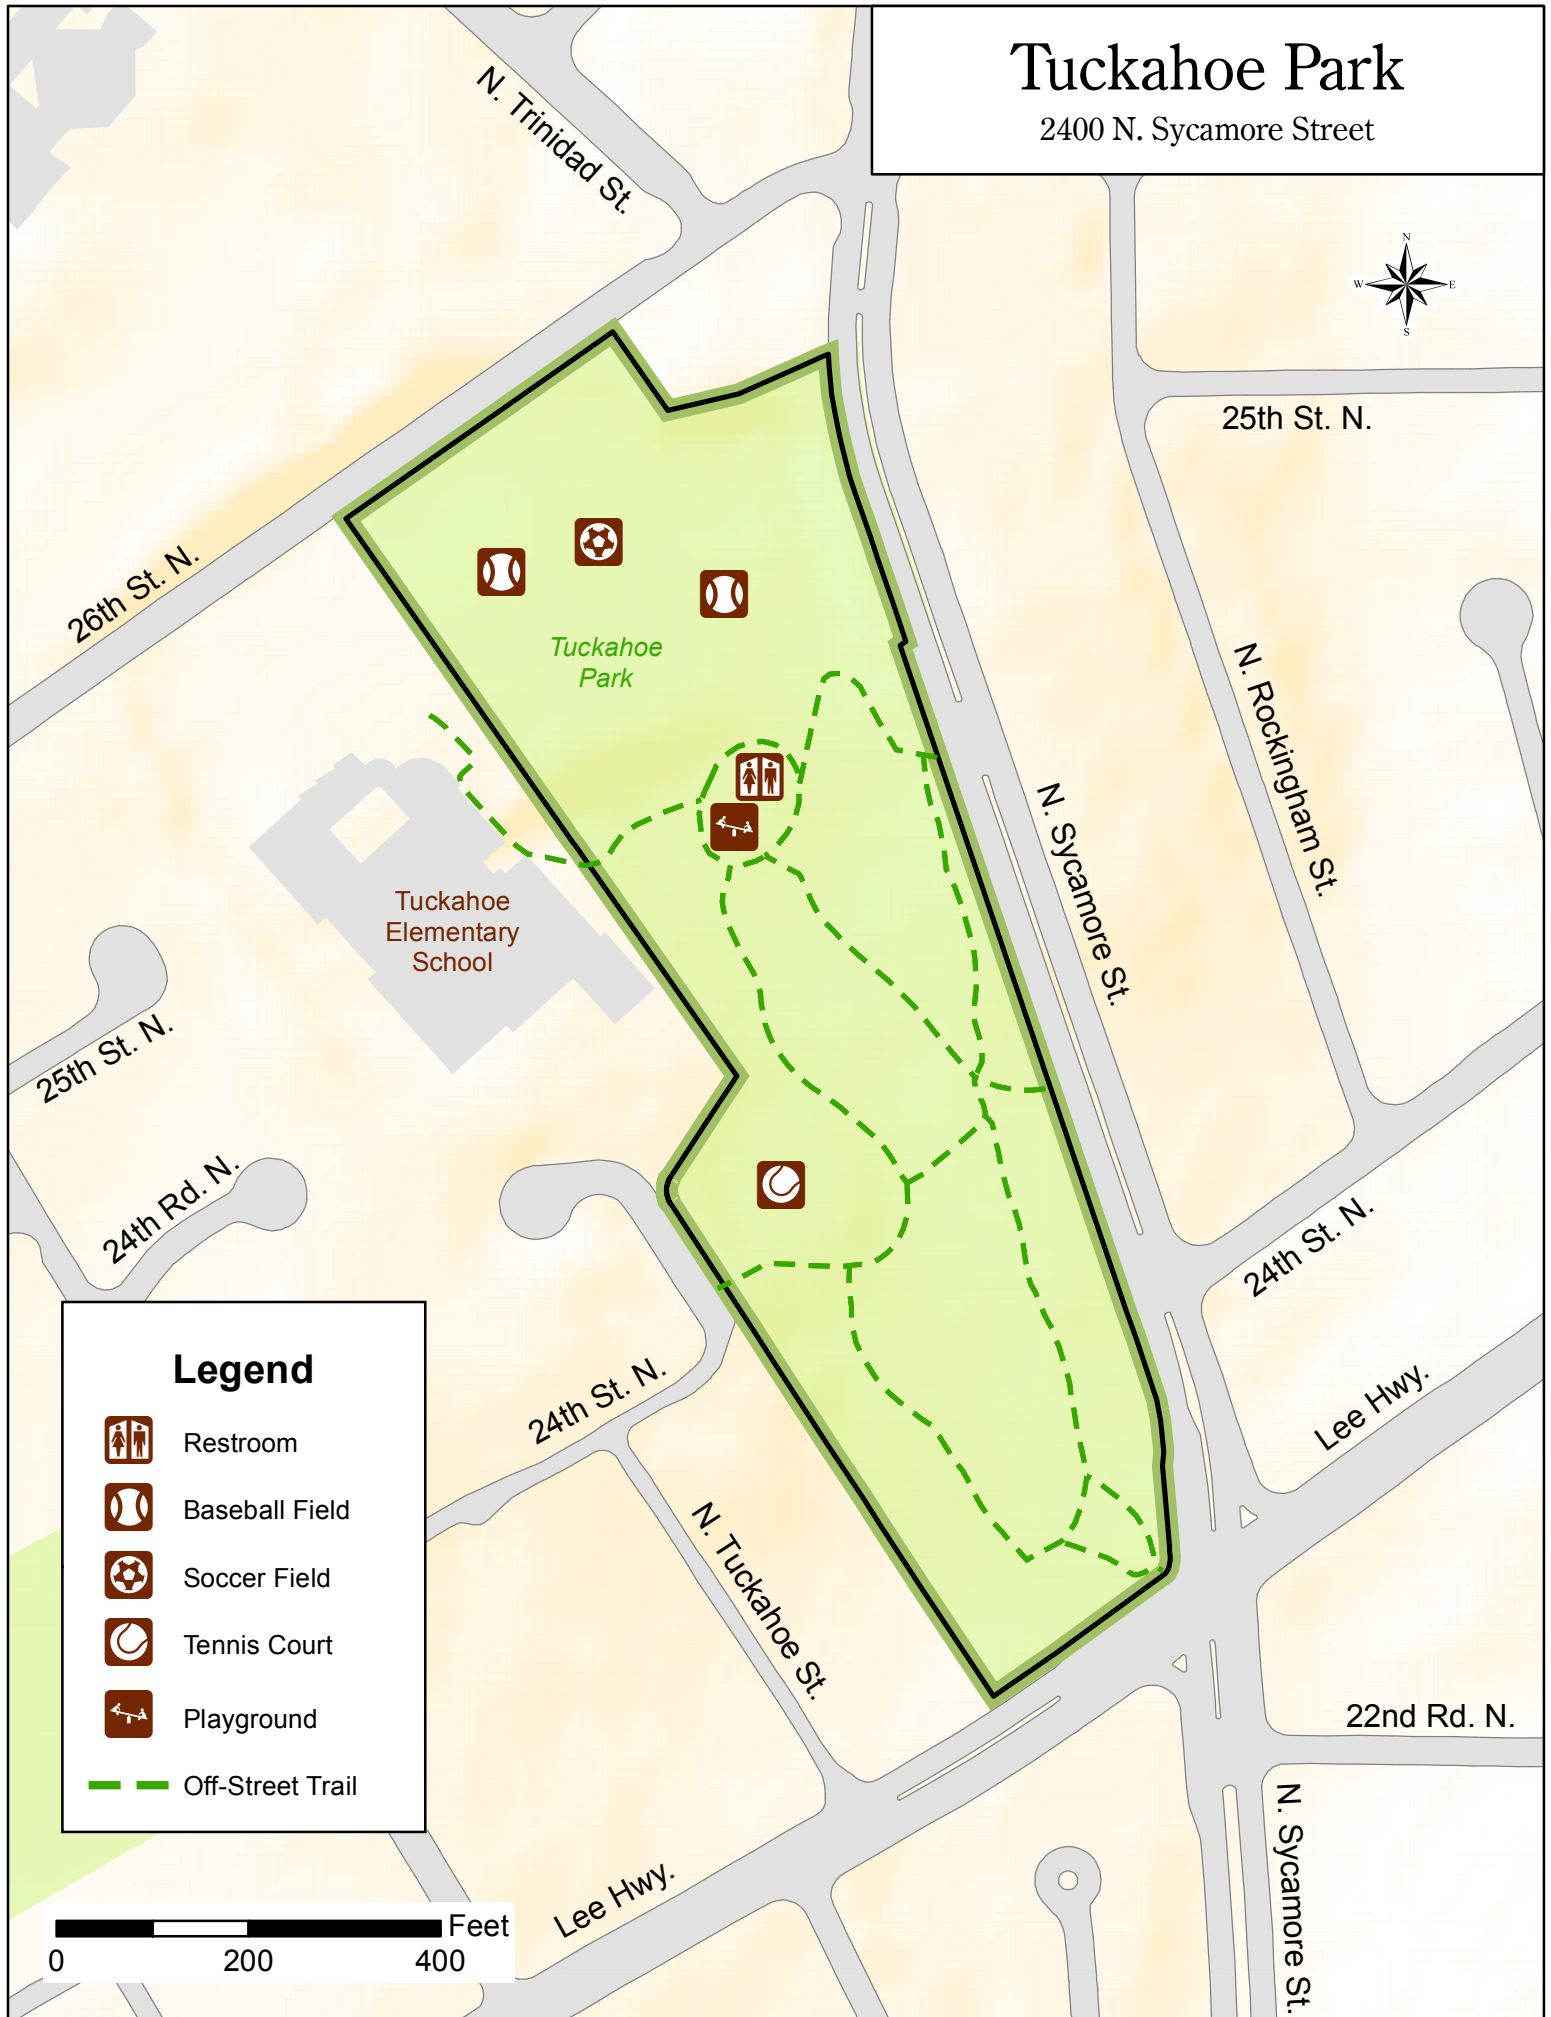

Tuckahoe Park

2400 N. Sycamore Street

Legend

- Restroom
- Baseball Field
- Soccer Field
- Tennis Court
- Playground
- Off-Street Trail