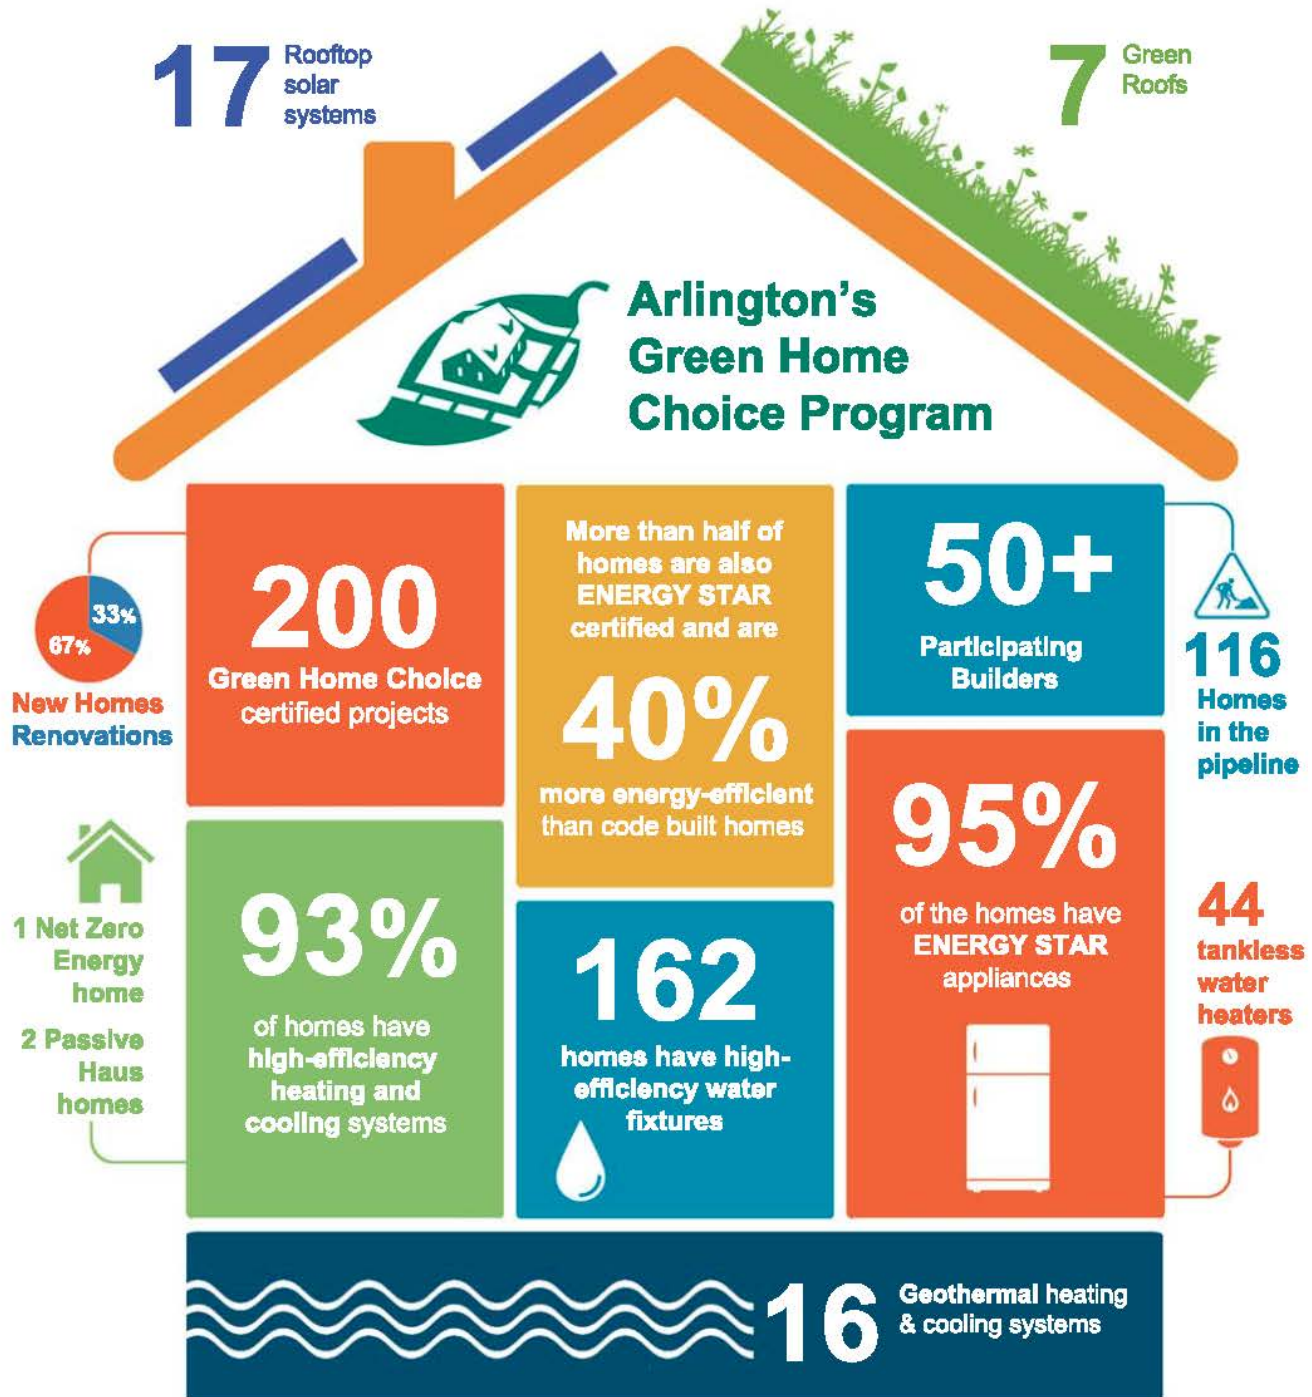

Green Home Choice Summary

Arlington County's Community Energy Plan goal is to improve residential energy efficiency in single-family homes by 55% by 2050. Together with Green Home Choice, developers and homeowners are rethinking the way they build and renovate homes to reach this goal.